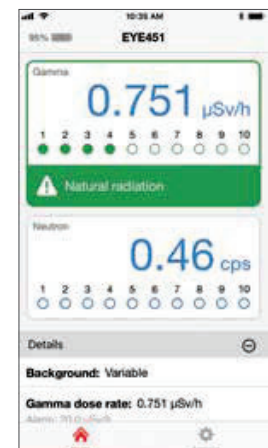

Bluetooth® Adaptor And Mobile App RadEye/PackEye Accessory

Faster response to alarms without exposing operation

- Free app for your Apple® or Android™ device
- Easily install the Bluetooth adaptor to your Thermo Scientific™ RadEye™ or Thermo Scientific™ PackEye™ without tools
- Upgrade your instrument in minutes with no tools required Real time alarm indications on every connected smartphone
- See data on your phone in real time
- Receive alarms and rate data on your connected smart watch
- See detailed radiological and system information on your mobile device including count rate, dose rate, and alarms.

RadEye

PackEye

Applicable RadEye models are RadEye RadEye SPRD/GN RadEye PRD and RadEye PRD-ER.

Alarm activated on RadEye SPRD App

Natural radiation detected – no threat to public

Download a copy of our apps today.
Available for iOS and Android operating systems.